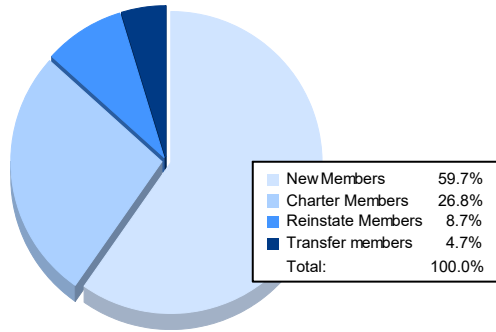

Year	New Clubs	Dropped Clubs	Gain/ Loss Clubs	New Members	Charter Members	Reinstate Members	Transfer Members	Total Member Added	Total Members Dropped	Gain/ Loss Members
2016-2017	1	0	1	146	30	10	2	188	107	81
2017-2018	2	0	2	82	73	9	2	166	175	-9
2018-2019	1	0	1	111	79	8	4	202	146	56
2019-2020	2	0	2	111	65	13	2	191	173	18
2020-2021	1	0	1	89	40	13	7	149	212	-63
<b>Average</b>	<b>1</b>	<b>0</b>	<b>1</b>	<b>108</b>	<b>57</b>	<b>11</b>	<b>3</b>	<b>179</b>	<b>163</b>	<b>17</b>

### Membership Composition June 2021 Cumulative

### Gender Composition June 2021 Cumulative